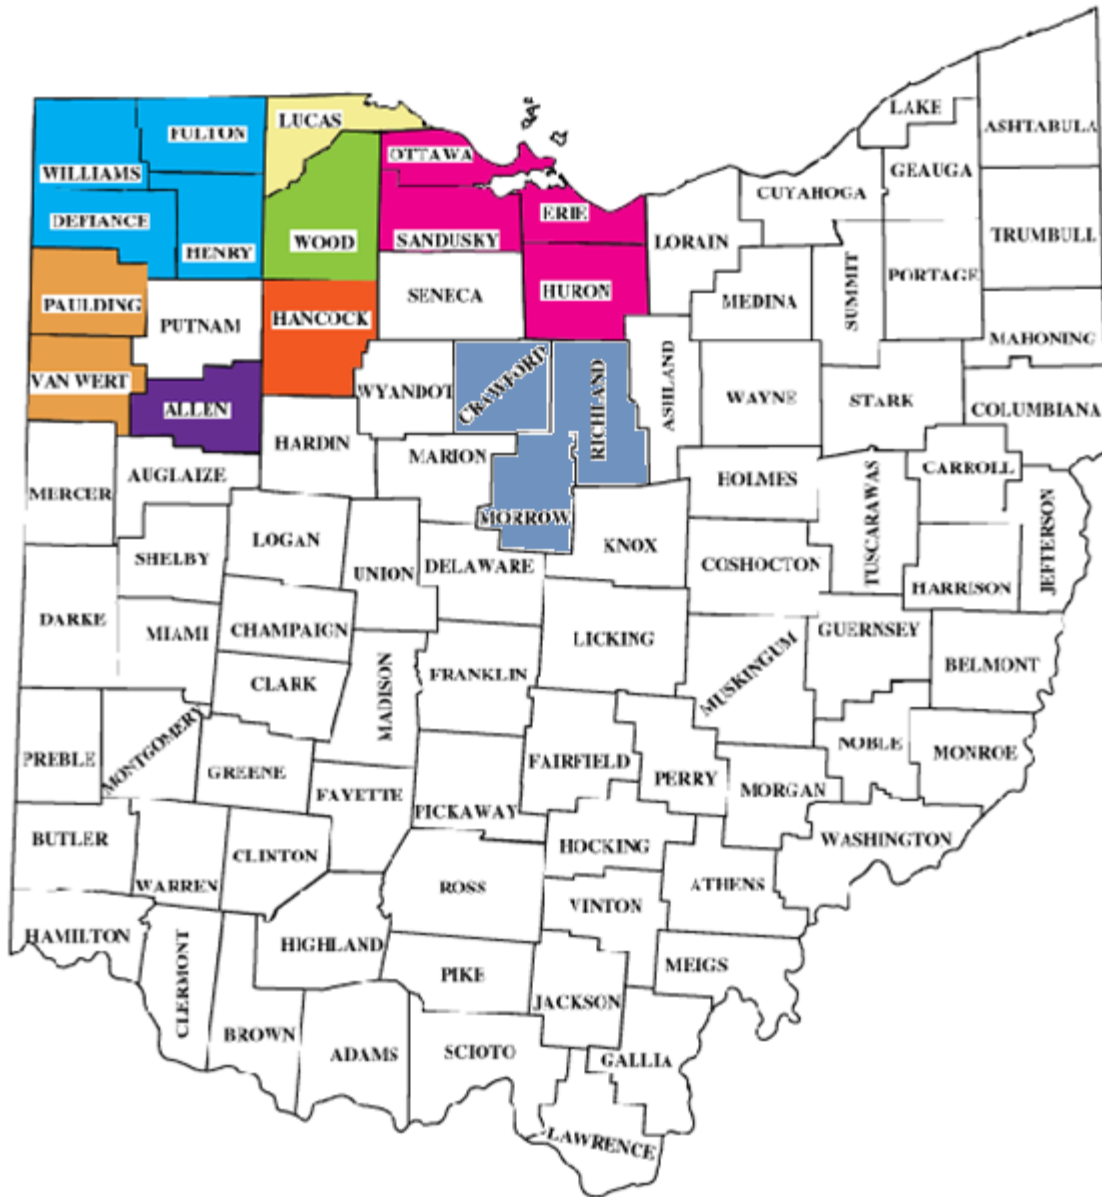

Greater Buckeye ESC Coalition

- | | |
|--|---|
|  Northwest Ohio ESC |  Hancock County ESC |
|  Lake Erie West ESC |  Allen County ESC |
|  Wood County ESC |  Western Buckeye ESC |
|  North Point ESC |  Mid Ohio ESC |